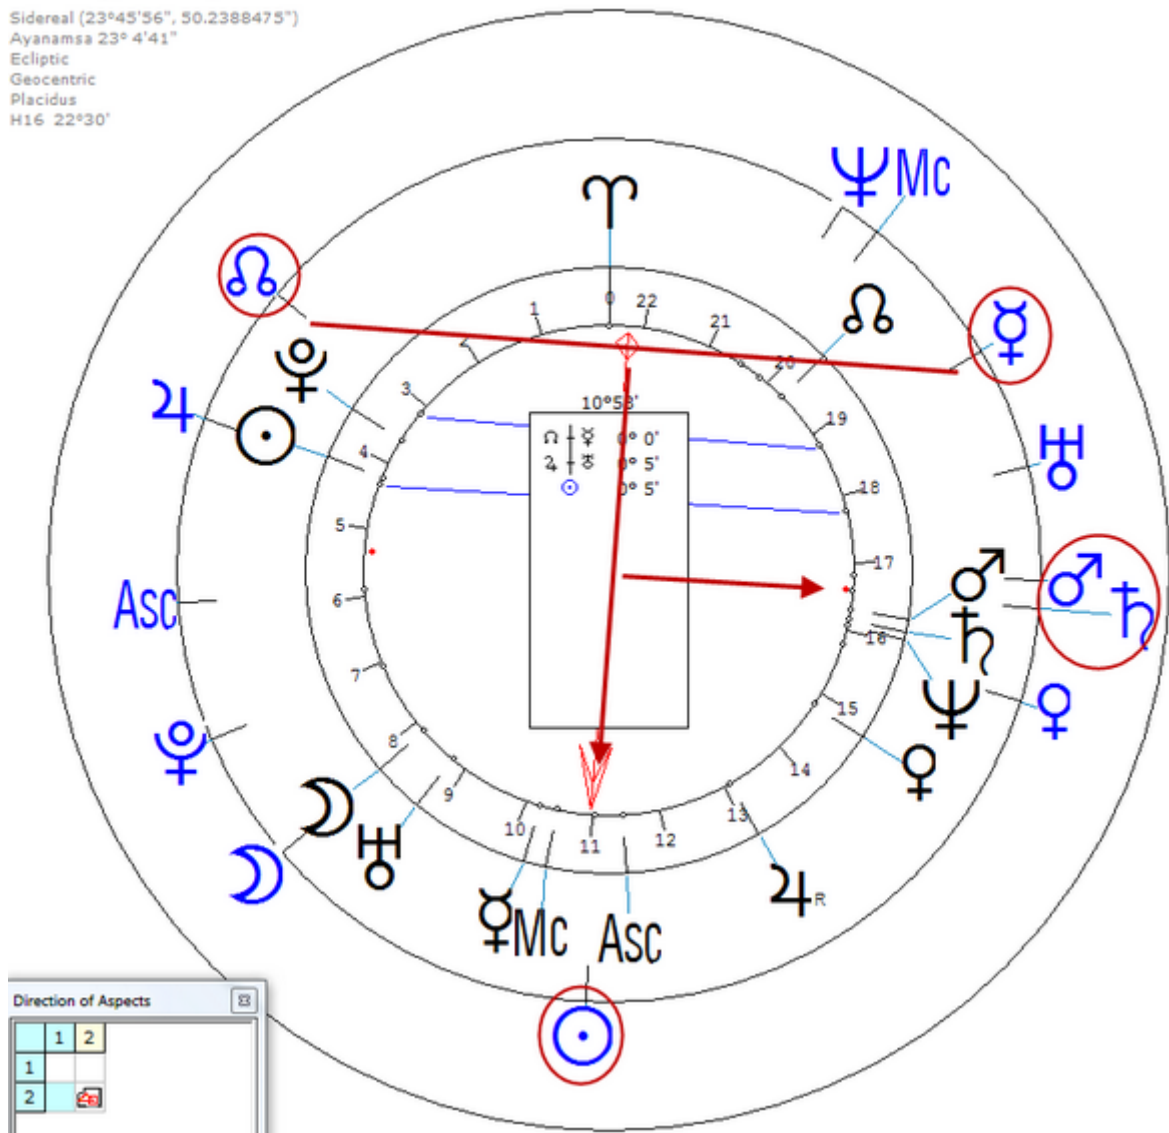

Densmore, Jim

28 September 1950 at 04:37 (= 04:37 AM)Culver City, California, 34n01, 118w24

American musician.

<https://www.astro.com/astro-databank/Densmore,_Jim>

Death by Suicide 25 April 1978 in Santa Monica (stabbed himself in the chest)

Progressed Lunar Return (Harmonic 16)

Lunar ♂/♁ = Lunar ♀/♁ = Lunar ☉

Densmore, Jim
28 September 1950 Thu 4:37 (GMT-8) 34n01 118w24
Culver City, California, USA

Sidereal (23°45'56", 50.2388475")
Ayanamsa 23° 4'41"
Ecliptic
Geocentric
Placidus
H16 22°30'